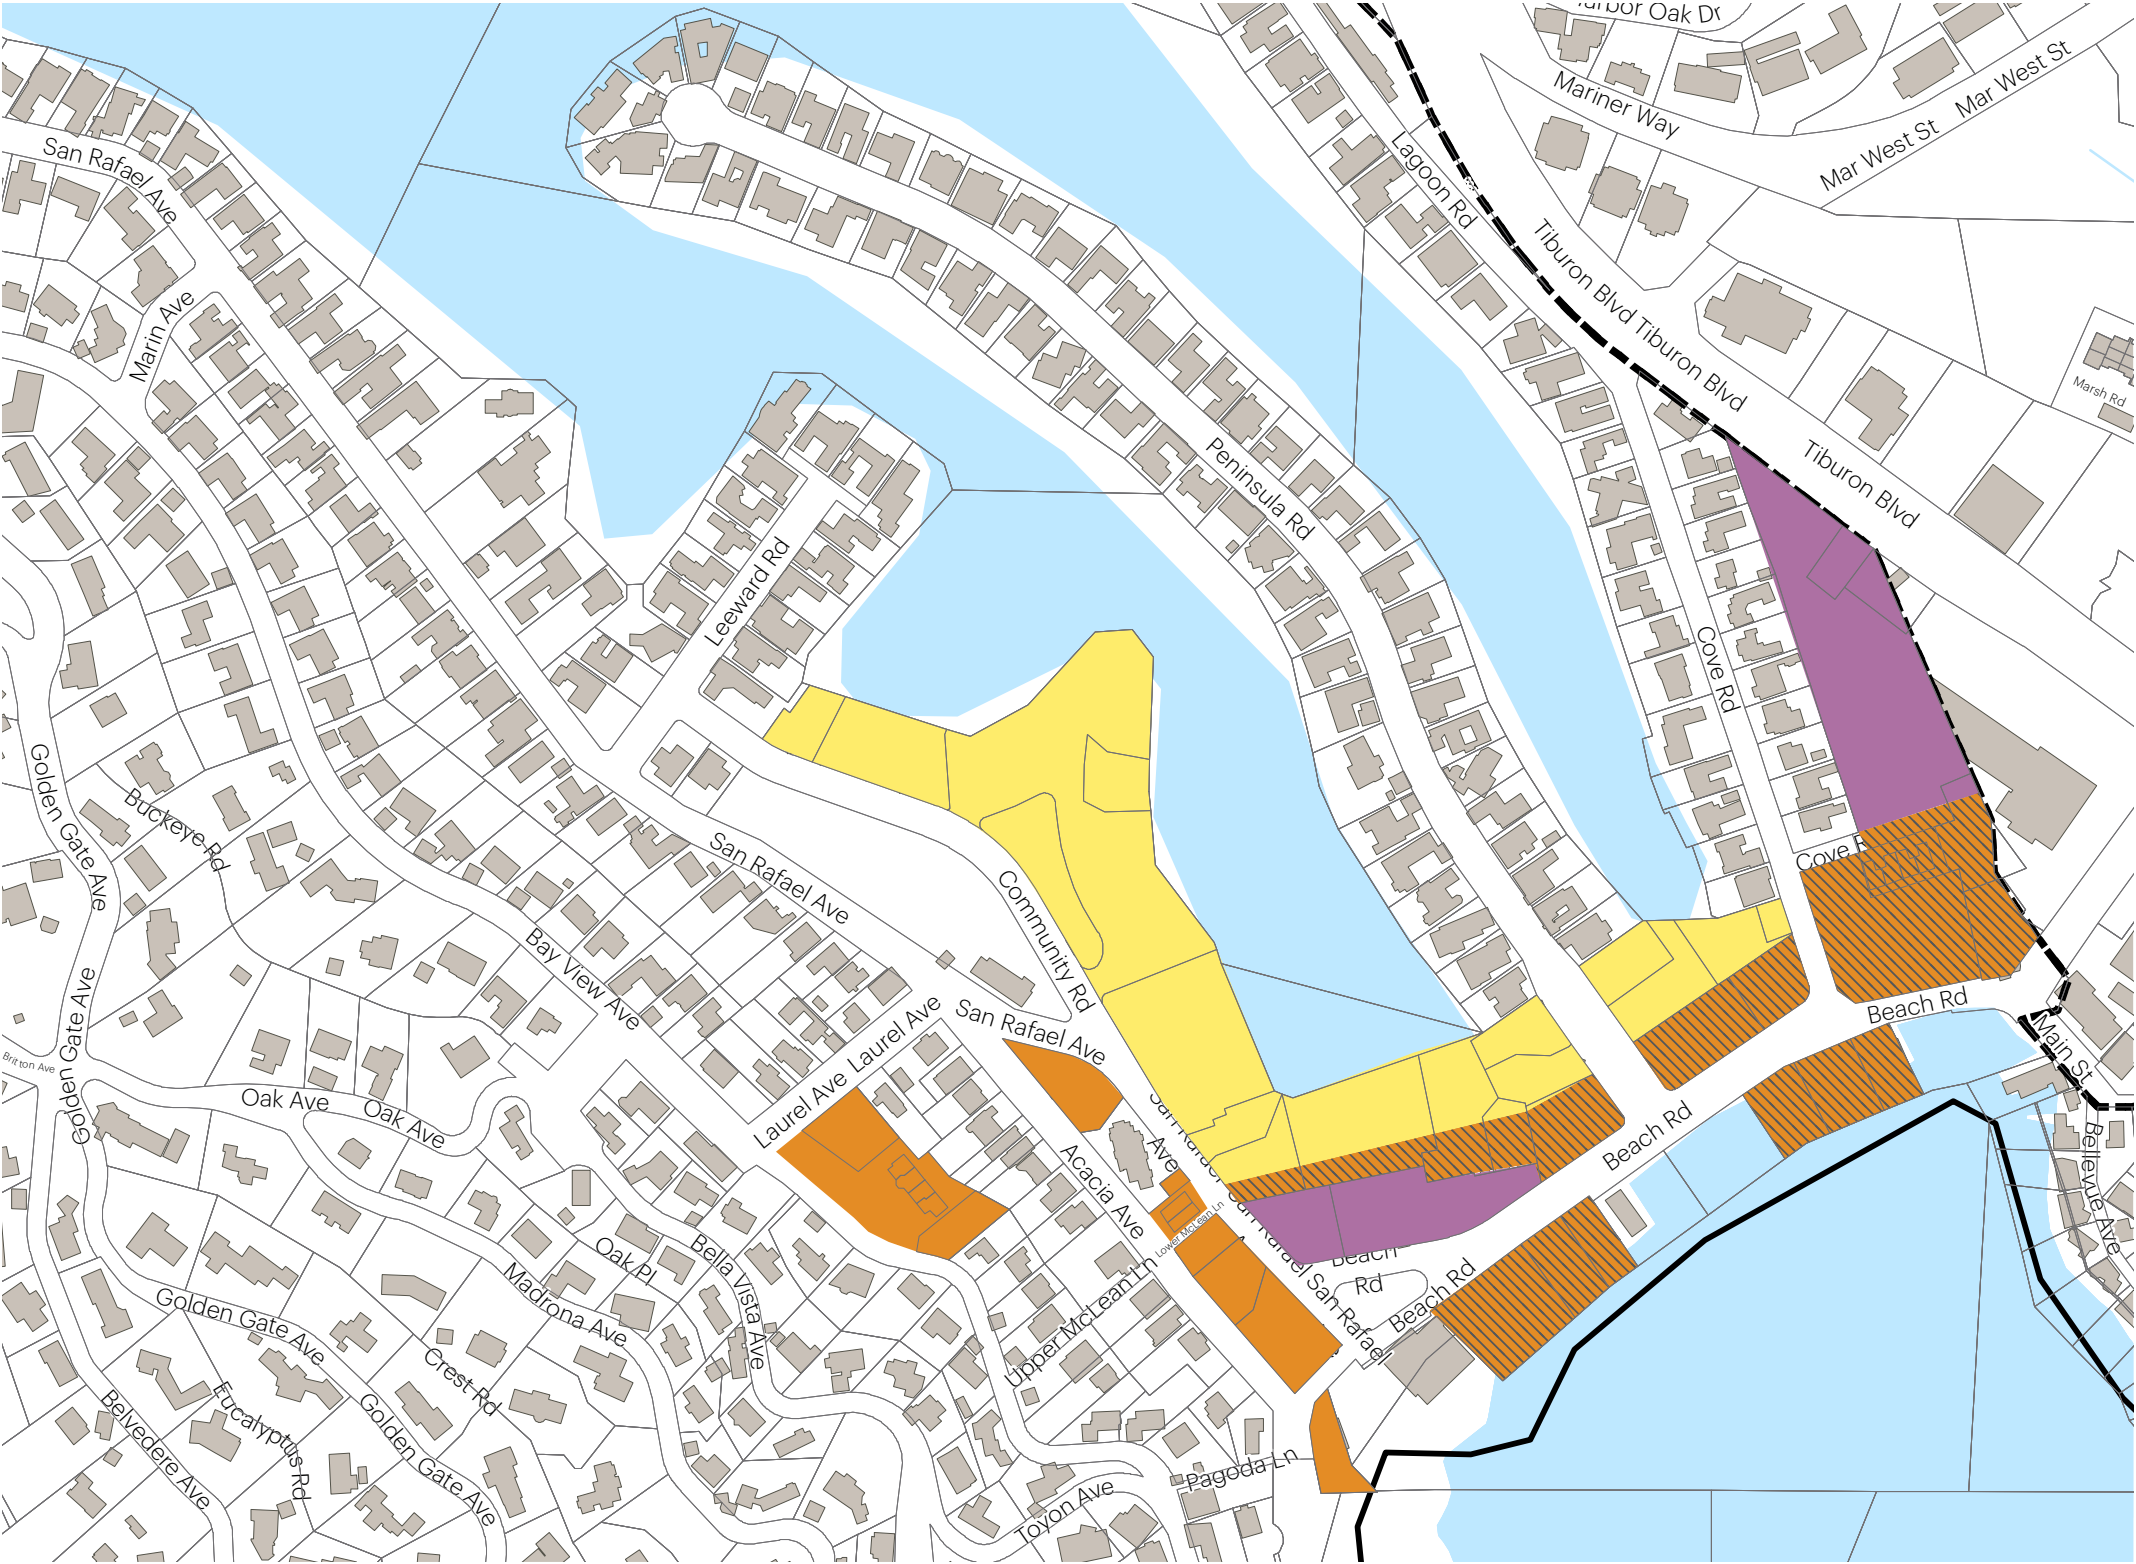

Belvedere Objective Design Standards Zones

Area	ODS Zones
	T3 Suburban Neighborhood
	T4 Suburban Neighborhood.Small
	T4 Suburban Main Street.Small
	Open Sub-zone